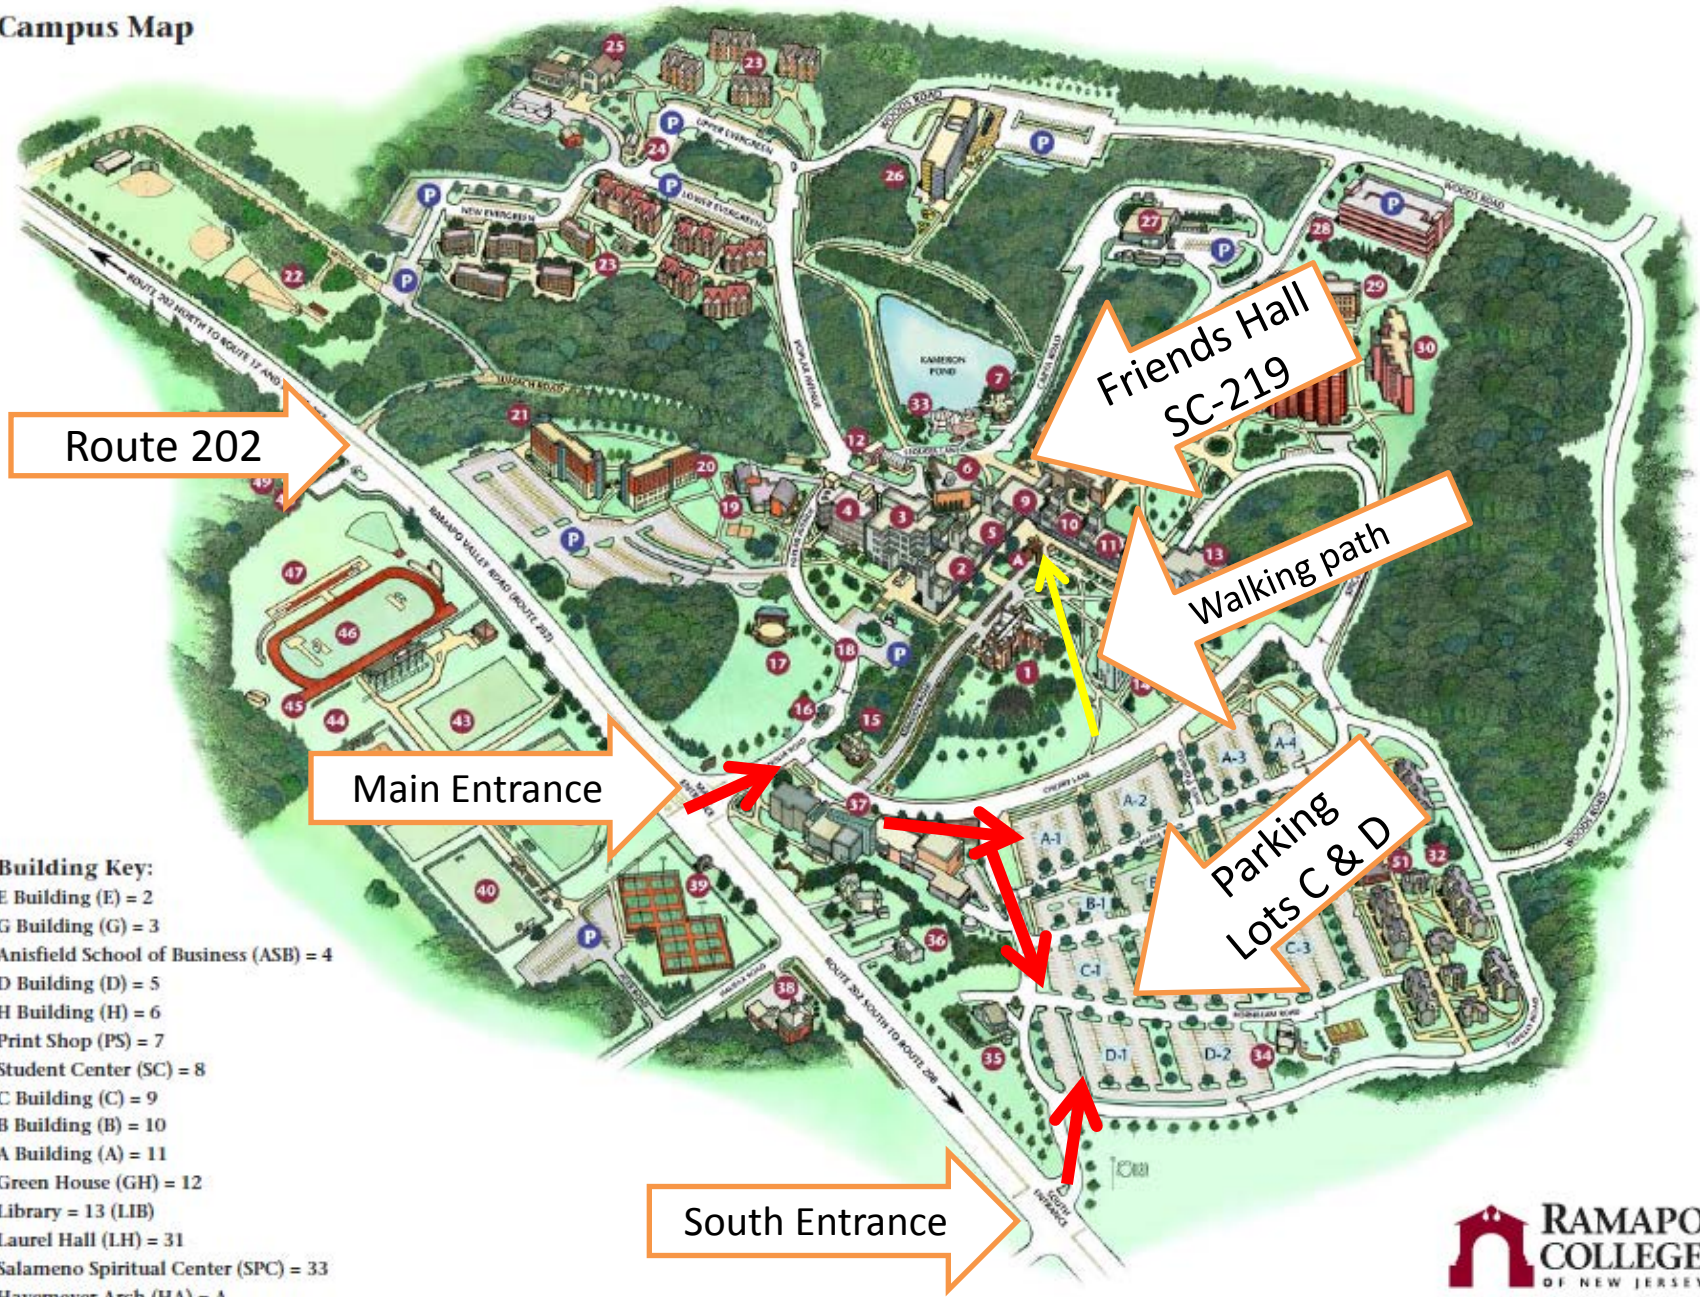

Campus Map

- Building Key:**
- E Building (E) = 2
 - G Building (G) = 3
 - Anisfield School of Business (ASB) = 4
 - D Building (D) = 5
 - H Building (H) = 6
 - Print Shop (PS) = 7
 - Student Center (SC) = 8
 - C Building (C) = 9
 - B Building (B) = 10
 - A Building (A) = 11
 - Green House (GH) = 12
 - Library = 13 (LIB)
 - Laurel Hall (LH) = 31
 - Salameno Spiritual Center (SPC) = 33
 - Havemeyer Arch (HA) = A